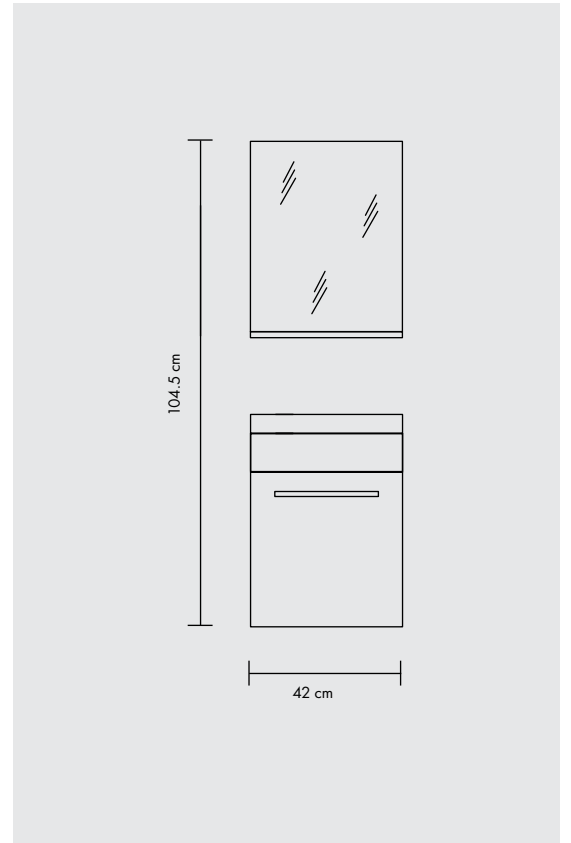

Art. 824DR
L 31.5 H 196 P 33.5 cm

Art. 199/LED

L 58 H 57 P 15.5 cm

Art. 198/LED

L 77 H 57 P 15.5 cm

Art. 4195/LED

L 58 H 57 P 15.5 cm

Art. 4196/LED

L 77 H 57 P 15.5 cm

Art. 4495/LED

L 58 H 57 P 15.5 cm

Art. 4496/LED

L 77 H 57 P 15.5 cm

Art. 4295/LED

L 58 H 57 P 15.5 cm

Art. 4296/LED

4257+SPR101

RB

RF

RG

FLY 61 CM

250N+210/EL+LAMP906039

FLY 121 CM

259+SPR203

FLY 81 CM

252N+SPR204+LAMP906039+272S+270S

FLY 101 CM

254N+262/EL+LAMP904207+272D+270D+274S

PERLA 42 CM

4250

PERLA 42 CM

4450