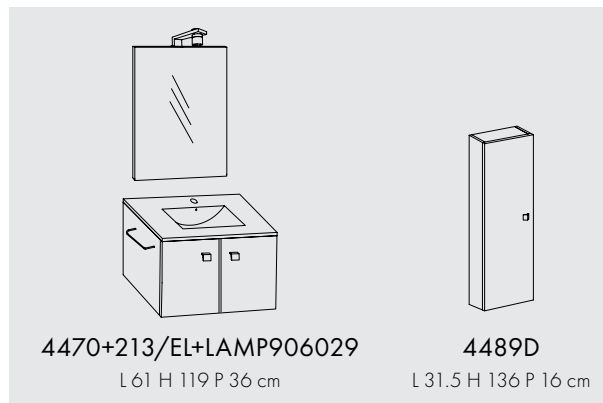

ZAFFIRO 60 CM