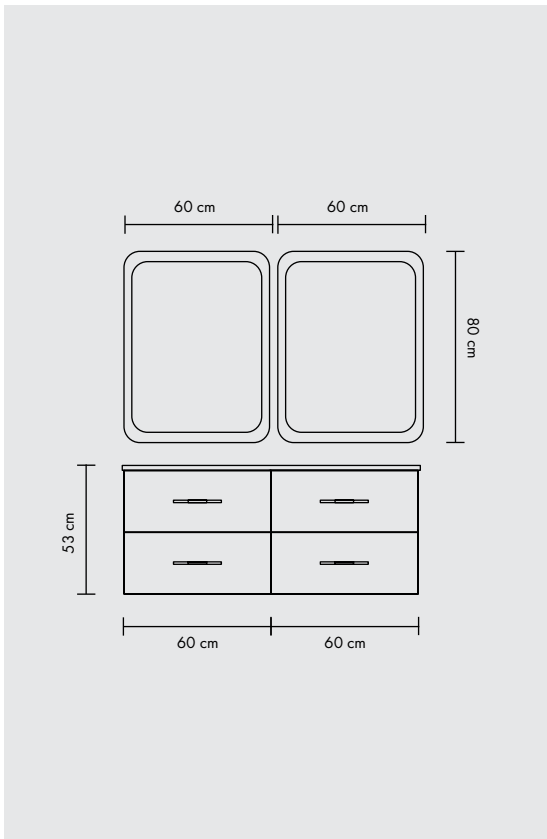

CORALLO 121 CM

4257+SPR101