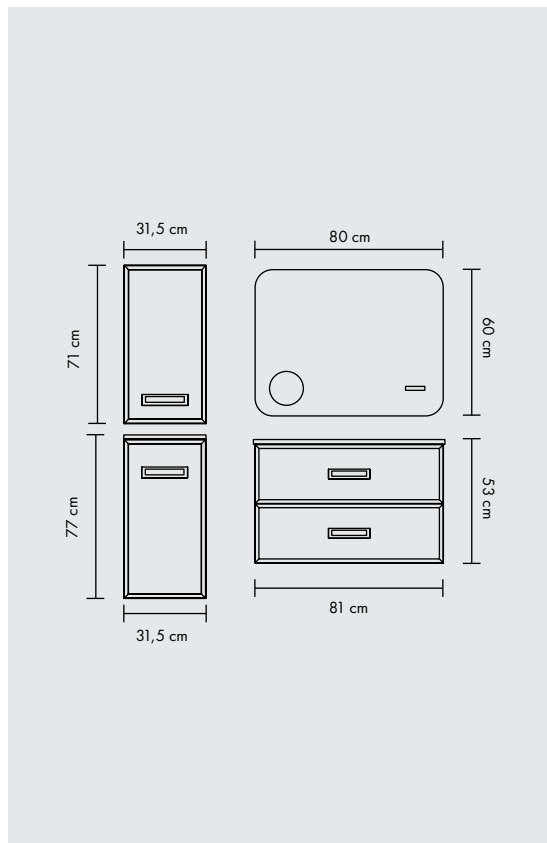

FLY 81 CM

252N+SPR204+LAMP906039+272S+270S