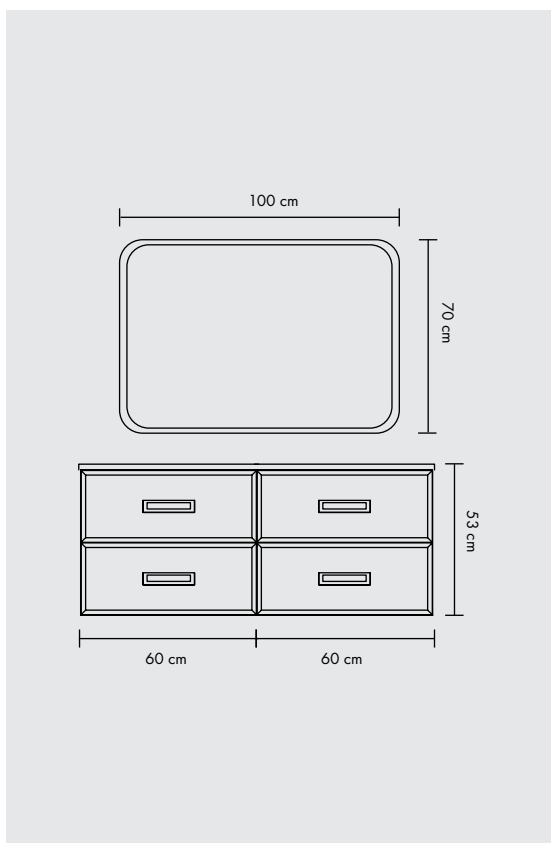

FLY 121 CM

259+SPR203