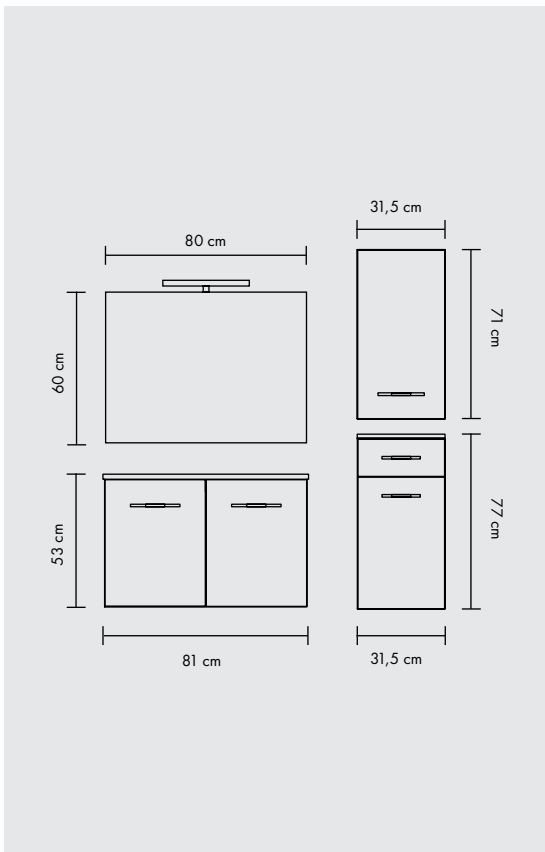

CORALLO 81 CM

4255N+210/EL+LAMP904207+4280D+4246D