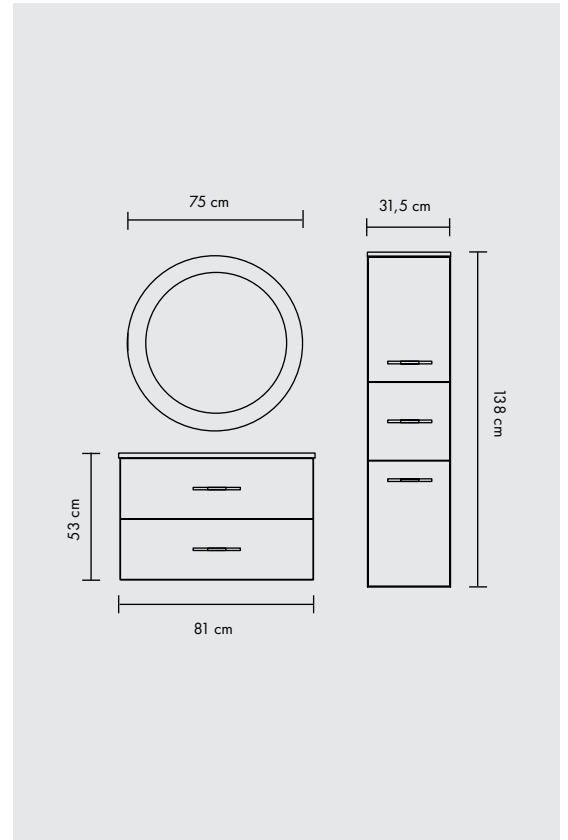

Art. 824DR
L 31.5 H 196 P 33.5 cm

Art. 199/LED

L 58 H 57 P 15.5 cm

Art. 198/LED

L 77 H 57 P 15.5 cm

Art. 4195/LED

L 58 H 57 P 15.5 cm

Art. 4196/LED

L 77 H 57 P 15.5 cm

Art. 4495/LED

L 58 H 57 P 15.5 cm

Art. 4496/LED

L 77 H 57 P 15.5 cm

Art. 4295/LED

L 58 H 57 P 15.5 cm

Art. 4296/LED

L 77 H 57 P 15.5 cm

Art. SPR202

L 100 H 85 P 2.9 cm

Art. SPR204

L 80 H 60 P 2.9 cm

Art. SPR203

L 100 H 70 P 2.9 cm

Art. SPR101

L 80 H 60 P 2.9 cm

Art. SPR205

L 60 H 60 P 2.9 cm

Art. SPR201

L 75 H 75 P 2.9 cm

CORALLO 81 CM

4456N+SPR201+4485D

CORALLO 81 CM