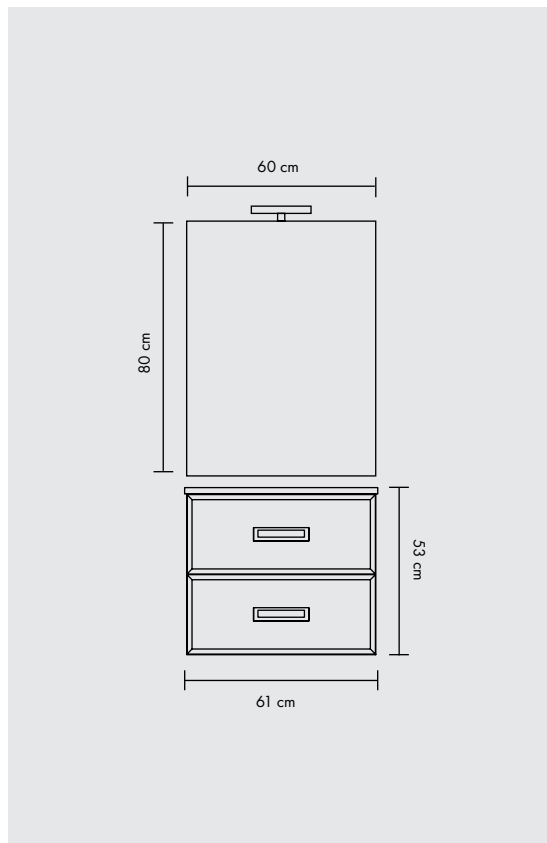

Art. 824DR
L 31.5 H 196 P 33.5 cm

Art. 199/LED

L 58 H 57 P 15.5 cm

Art. 198/LED

L 77 H 57 P 15.5 cm

Art. 4195/LED

L 58 H 57 P 15.5 cm

Art. 4196/LED

L 77 H 57 P 15.5 cm

Art. 4495/LED

L 58 H 57 P 15.5 cm

Art. 4496/LED

L 77 H 57 P 15.5 cm

Art. 4295/LED

L 58 H 57 P 15.5 cm

Art. 4296/LED

L 80 H 60 P 2.9 cm

Art. SPR205

L 60 H 60 P 2.9 cm

Art. SPR201

L 75 H 75 P 2.9 cm

CORALLO 81 CM

4456N+SPR201+4485D

CORALLO 81 CM

4257+SPR101

RB

RF

RG

FLY 61 CM

250N+210/EL+LAMP906039

FLY 121 CM

259+SPR203