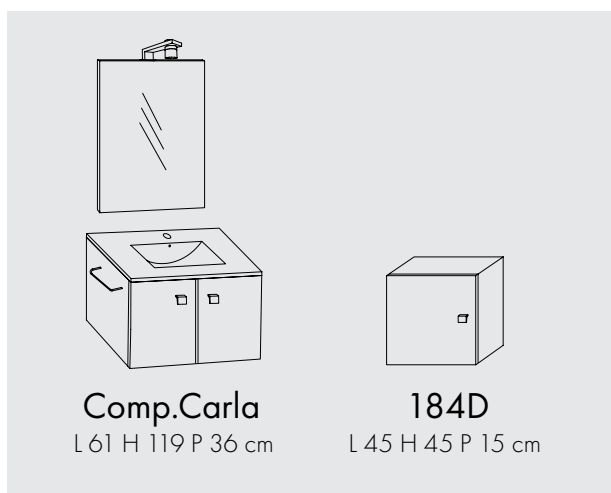

COMP.CARLA 60 CM

Függesztett fürdőszoba bútor (2 ajtós) kerámia mosdóval 60 cm, laptükör Led Venus lámpával

Kocka fürdőszobaszekrény (1 ajtós) univerzális

Szín: Magasfényű fehér