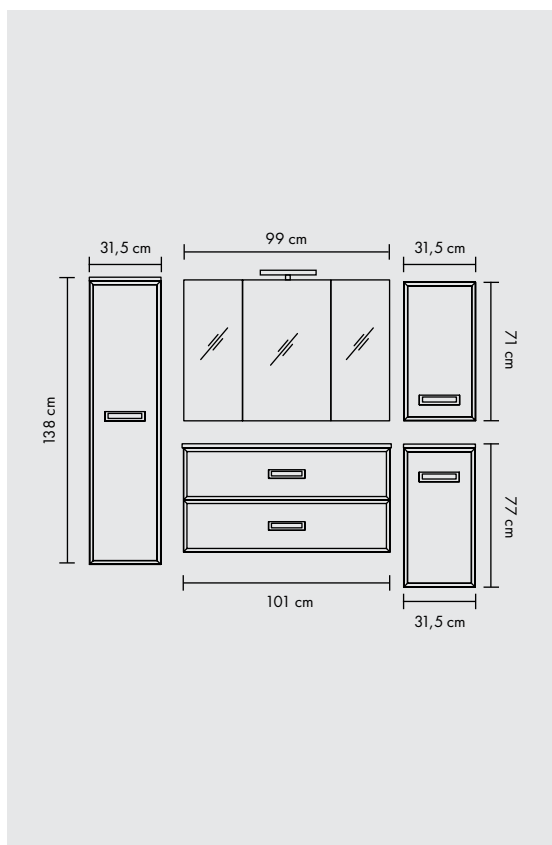

FLY 101 CM

254N+262/EL+LAMP904207+272D+270D+274S